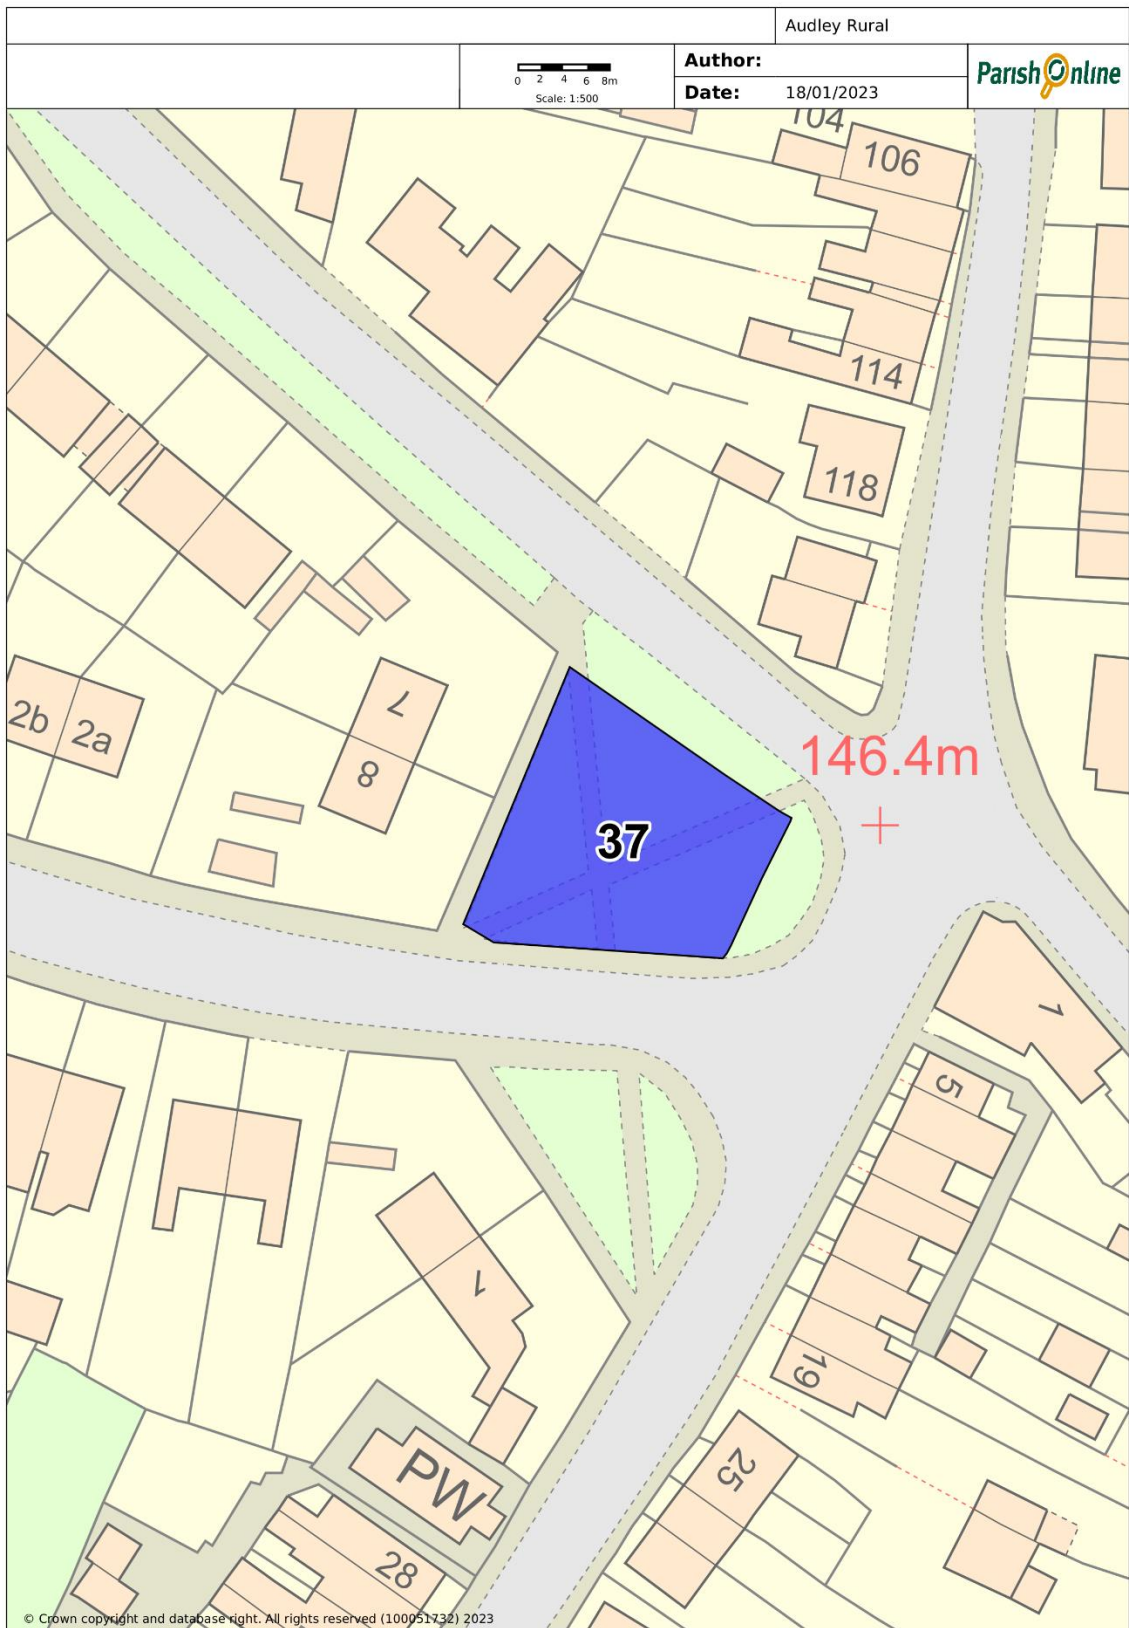

Site 37 – Vernon Avenue Pocket Park, Audley (amended 17.01.23)

Site Details		
Site name	Grid ref	Description and purpose
Top of Vernon Avenue – Wereton Road Junction	Junction of Vernon Avenue with Chester Road and Wereton Road, Audley	Pocket park offering recreational value within a built up area, maintained by volunteers, creative planting, ornamental trees and benches
Checklist		
Statutory designations (e.g. SSSI)	Site allocations (give details)	Planning permissions (give details)
None	None identified	Not applicable at time this was created.
NPPF Criteria		
Close to the community it serves	Demonstrably special to local community (beauty, historic significance, recreational value, tranquillity, wildlife, or other)	Local in character and not extensive tract
Yes in the middle of the village	Recreational value.	Yes

Location Plan:

Images: